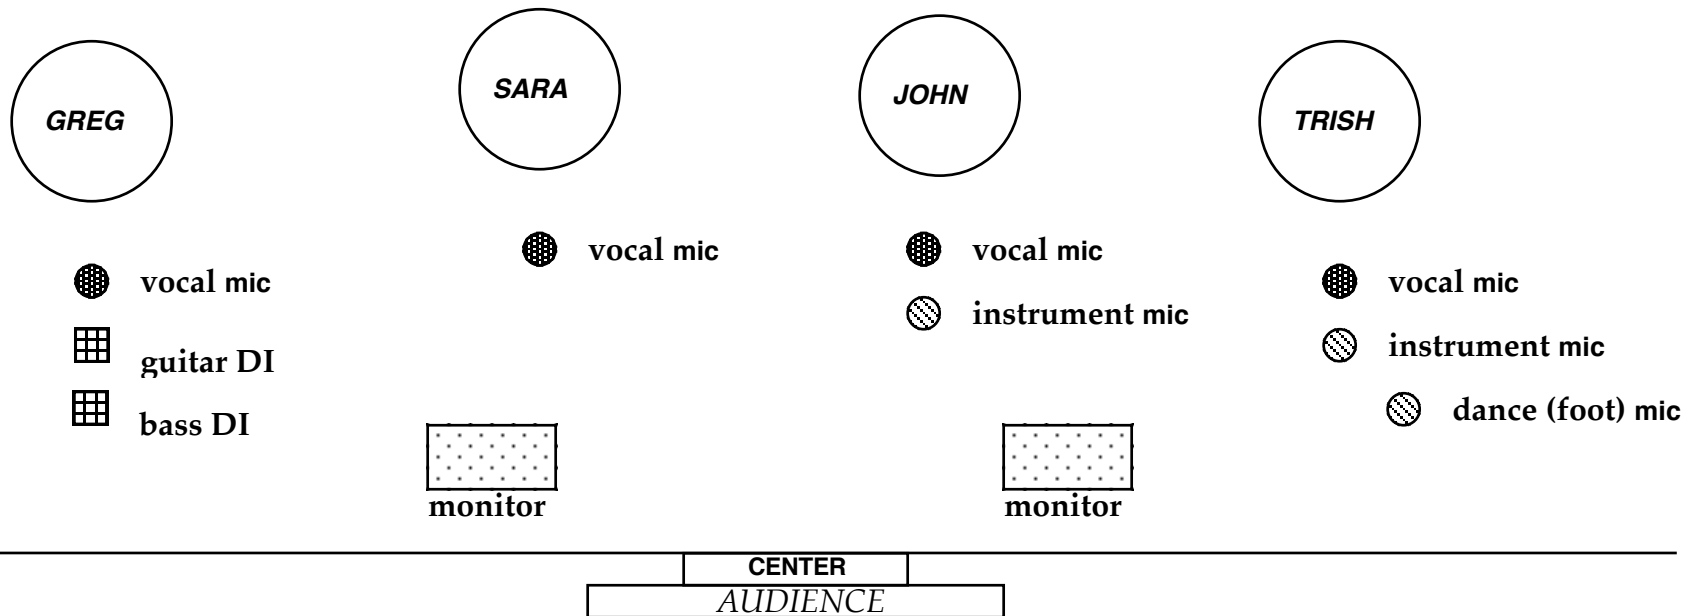

mountain quickstep
stage plot

Contact:

Sara Milonovich

518-866-9613

bittersweetmusik@yahoo.com

4 VOCALS MICS
3 INSTRUMENT MICS
2 DIRECT BOXES
9 CHANNELS TOTAL

2 MONITOR WEDGES (with separate mixes if possible)